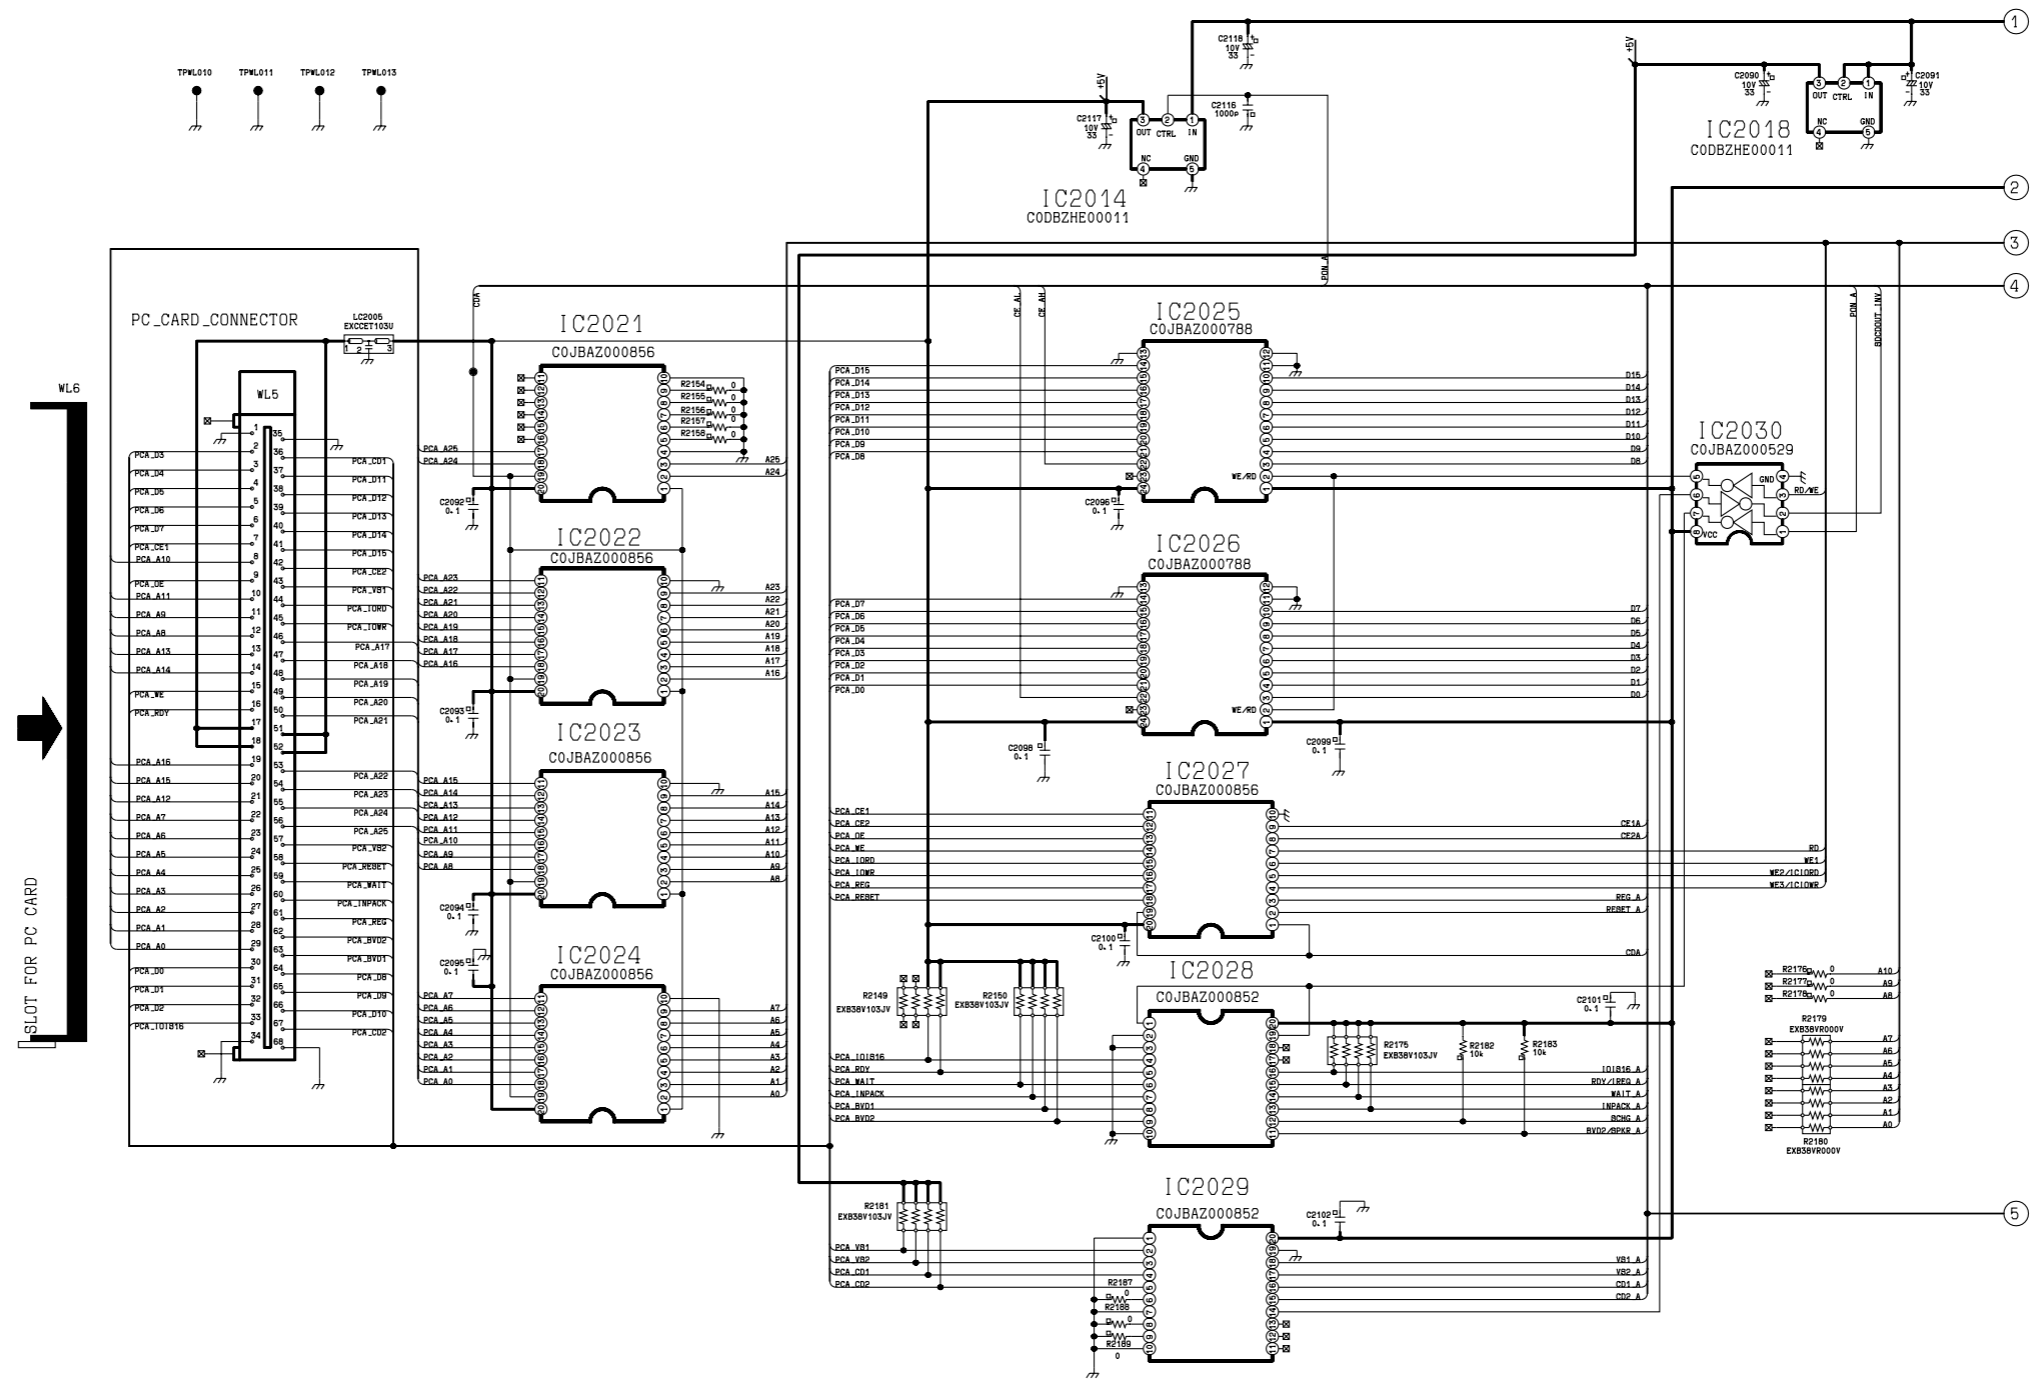

F

E

D

C

B

A

WL6

→

SLOT FOR PC CARD